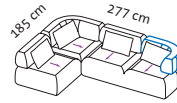

2 all together

Examples

Seat height 43 cm
Seat depth 52 cm
Seat depth 83 cm

Order No.
all together

**73630
+ 73617**

Lc l + E1,5 r k

Longchair left + add-on
element 1,5 right
Short back

**73616
+ 73631**