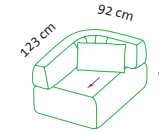

	24,20 m ²	
	6.297	
	7.125	542
	8.343	558
	8.647	562
	9.180	566
	9.670	570
	10.312	610
	10.479	618

Cushion set

2 cushions
60 x 35 cm

4 cushions
60 x 35 cm

3 cushions
60 x 35 cm

Single elements

Seat height 43 cm
Seat depth 52 cm
Seat depth 83 cm

Cushion set

1 cushion
 60 x 35 cm

1 cushions
 60 x 35 cm

1 cushion
 60 x 35 cm

1 cushion
 60 x 35 cm

Elements

Seat height 43 cm
Seat depth 52 cm
Seat depth 83 cm

Order No.	73640	73621	73631	73654	73650	73646	73625
all together	Ae l / Ee l	Oe 92 r	Lc r	Ae 123/92 l	Ae 92/123 l	Ae 123 l	Oe 123 r
	End element left Corner element left	Open-end 92 open on the right	Longchair right	Corner element 123/92 left	Corner element 92/123 left extra deep	Add-on element 123 left extra deep	Open-end 123 extra deep open on the right