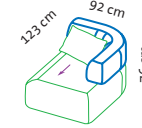

Cushion set

1 cushion
60 x 35 cm

2 cushions
60 x 35 cm

1 cushion
60 x 35 cm

1 cushion
60 x 35 cm

1 cushion
60 x 35 cm

Seat height 43 cm
 Seat depth 52 cm
 Seat depth 83 cm

Order No.