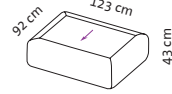

	16,40 m
	5.629
	5.823
	5.921
	6.018
	6.116
	6.213
	6.309
	6.407
	6.504
	6.602
	6.796
	6.894
	7.283

	14,70 m	
	5.329	
	5.493	20
	5.574	24
	5.656	28
	5.739	32
	5.821	36
	5.898	40
	5.985	44
	6.077	48
	6.167	52
	6.350	60
	6.441	64
	6.806	80

	24,20 m ²	
	6.297	
	7.125	542
	8.343	558
	8.647	562
	9.180	566
	9.670	570
	10.312	610
	10.479	618

Cushion set

2 cushions
60 x 35 cm

4 cushions
60 x 35 cm

3 cushions
60 x 35 cm

Single elements

Seat height 43 cm
Seat depth 52 cm
Seat depth 83 cm