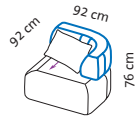

Cushion set

1 cushion
60 x 35 cm

2 cushions
60 x 35 cm

1 cushion
60 x 35 cm

1 cushion
60 x 35 cm

1 cushion
60 x 35 cm

Seat height 43 cm
 Seat depth 52 cm
 Seat depth 83 cm

Order No.