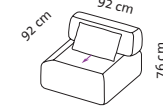

	24,20 m ²	
	6.297	
	7.125	542
	8.343	558
	8.647	562
	9.180	566
	9.670	570
	10.312	610
	10.479	618

Cushion set

2 cushions
60 x 35 cm

4 cushions
60 x 35 cm

3 cushions
60 x 35 cm

Single elements

Seat height 43 cm
Seat depth 52 cm
Seat depth 83 cm