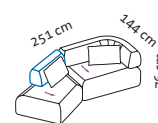

Cushion set

1 cushion
60 x 35 cm

2 cushions
60 x 35 cm

1 cushion
60 x 35 cm

1 cushion
60 x 35 cm

1 cushion
60 x 35 cm

Seat height 43 cm
 Seat depth 52 cm
 Seat depth 83 cm

Order No.

Cushion set

1 cushion
 60 x 35 cm

2 cushions
 60 x 35 cm

1 cushion
 60 x 35 cm

1 cushion
 60 x 35 cm

1 cushion
 60 x 35 cm

Special element for creative corner solutions (examples)

Seat height 43 cm
Seat depth 52 cm