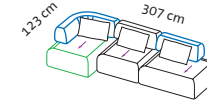

2 all together

Examples

Seat height 43 cm
Seat depth 52 cm
Seat depth 83 cm

Order No.
all together

**73630
+ 73617**

Lc l + E1,5 r k

Longchair left + add-on
element 1,5 right
Short back

**73616
+ 73631**