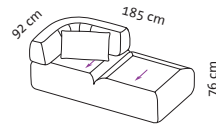

	24,20 m ²	
	6.297	
	7.125	542
	8.343	558
	8.647	562
	9.180	566
	9.670	570
	10.312	610
	10.479	618

Cushion set

2 cushions
60 x 35 cm

4 cushions
60 x 35 cm

3 cushions
60 x 35 cm

Single elements

Seat height 43 cm
Seat depth 52 cm
Seat depth 83 cm

Cushion set

1 cushions
60 x 35 cm

Seat height 43 cm
 Seat depth 52 cm
 Seat depth 83 cm

Order No.
all together

73607
E1,5
 Element-1,5

73608
E92/123
 Element
 92 x 123 cm

73609
E123
 Element
 123 x 123 cm

73616
E1,5 l k
 Add-on element -1,5
 left
 Short back

Cushion set

1 cushion
 60 x 35 cm

1 cushions
 60 x 35 cm

1 cushion
 60 x 35 cm

1 cushion
 60 x 35 cm

Elements

Seat height 43 cm
Seat depth 52 cm
Seat depth 83 cm

Order No.	73640	73621	73631	73654	73650	73646	73625
all together	Ae l / Ee l	Oe 92 r	Lc r	Ae 123/92 l	Ae 92/123 l	Ae 123 l	Oe 123 r
	End element left Corner element left	Open-end 92 open on the right	Longchair right	Corner element 123/92 left	Corner element 92/123 left extra deep	Add-on element 123 left extra deep	Open-end 123 extra deep open on the right