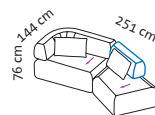

Cushion set

1 cushion
 60 x 35 cm

2 cushions
 60 x 35 cm

1 cushion
 60 x 35 cm

1 cushion
 60 x 35 cm

1 cushion
 60 x 35 cm

Special element for creative corner solutions (examples)

Seat height 43 cm
Seat depth 52 cm