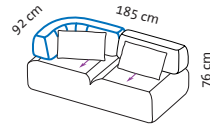

	24,20 m ²	
	6.297	
	7.125	542
	8.343	558
	8.647	562
	9.180	566
	9.670	570
	10.312	610
	10.479	618

Cushion set

2 cushions
60 x 35 cm

4 cushions
60 x 35 cm

3 cushions
60 x 35 cm

Single elements

Seat height 43 cm
Seat depth 52 cm
Seat depth 83 cm

Cushion set

1 cushion
60 x 35 cm

2 cushions
60 x 35 cm

1 cushion
60 x 35 cm

1 cushion
60 x 35 cm

1 cushion
60 x 35 cm

2 cushions
60 x 35 cm

2 cushions
60 x 35 cm

Seat height 43 cm
 Seat depth 52 cm
 Seat depth 83 cm

Order No.

73642

73623

73656

73652

73648

all together