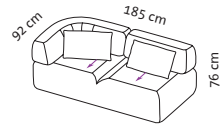

	24,20 m ²	
	6.297	
	7.125	542
	8.343	558
	8.647	562
	9.180	566
	9.670	570
	10.312	610
	10.479	618

Cushion set

2 cushions
60 x 35 cm

4 cushions
60 x 35 cm

3 cushions
60 x 35 cm

Single elements

Seat height 43 cm
Seat depth 52 cm
Seat depth 83 cm

Cushion set

1 cushions
60 x 35 cm

Seat height 43 cm
 Seat depth 52 cm
 Seat depth 83 cm

Order No.
all together

73607
E1,5
 Element-1,5

73608
E92/123
 Element
 92 x 123 cm

73609
E123
 Element
 123 x 123 cm

73616
E1,5 l k
 Add-on element -1,5
 left
 Short back

Cushion set

1 cushion
 60 x 35 cm

1 cushions
 60 x 35 cm

1 cushion
 60 x 35 cm

1 cushion
 60 x 35 cm

Elements

Seat height 43 cm
Seat depth 52 cm
Seat depth 83 cm

Order No.	73640	73621	73631	73654	73650	73646	73625
all together	Ae l / Ee l	Oe 92 r	Lc r	Ae 123/92 l	Ae 92/123 l	Ae 123 l	Oe 123 r
	End element left Corner element left	Open-end 92 open on the right	Longchair right	Corner element 123/92 left	Corner element 92/123 left extra deep	Add-on element 123 left extra deep	Open-end 123 extra deep open on the right