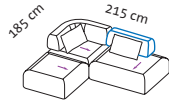

2 all together

Examples

Seat height 43 cm
Seat depth 52 cm
Seat depth 83 cm

Order No.
all together

**73630
+ 73617**

Lc l + E1,5 r k

Longchair left + add-on
element 1,5 right
Short back

**73616
+ 73631**