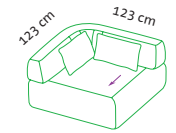

	24,20 m ²	
	6.297	
	7.125	542
	8.343	558
	8.647	562
	9.180	566
	9.670	570
	10.312	610
	10.479	618

Cushion set

2 cushions
60 x 35 cm

4 cushions
60 x 35 cm

3 cushions
60 x 35 cm

Single elements

Seat height 43 cm
Seat depth 52 cm
Seat depth 83 cm

Cushion set

1 cushion
 60 x 35 cm

1 cushions
 60 x 35 cm

1 cushion
 60 x 35 cm

1 cushion
 60 x 35 cm

Elements

Seat height 43 cm
Seat depth 52 cm
Seat depth 83 cm

Order No.	73640	73621	73631	73654	73650	73646	73625
all together	Ae l / Ee l	Oe 92 r	Lc r	Ae 123/92 l	Ae 92/123 l	Ae 123 l	Oe 123 r
	End element left Corner element left	Open-end 92 open on the right	Longchair right	Corner element 123/92 left	Corner element 92/123 left extra deep	Add-on element 123 left extra deep	Open-end 123 extra deep open on the right