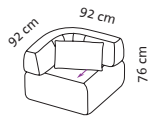

	24,20 m ²	
	6.297	
	7.125	542
	8.343	558
	8.647	562
	9.180	566
	9.670	570
	10.312	610
	10.479	618

Cushion set

2 cushions
60 x 35 cm

4 cushions
60 x 35 cm

3 cushions
60 x 35 cm

Single elements

Seat height 43 cm
Seat depth 52 cm
Seat depth 83 cm

Cushion set

1 cushions
60 x 35 cm

Seat height 43 cm
 Seat depth 52 cm
 Seat depth 83 cm

Order No.
all together

73607
E1,5
 Element-1,5

73608
E92/123
 Element
 92 x 123 cm

73609
E123
 Element
 123 x 123 cm

73616
E1,5 l k
 Add-on element -1,5
 left
 Short back

Cushion set

1 cushion
 60 x 35 cm

1 cushions
 60 x 35 cm

1 cushion
 60 x 35 cm

1 cushion
 60 x 35 cm

Elements

Seat height 43 cm
Seat depth 52 cm
Seat depth 83 cm

Order No.	73640	73621	73631	73654	73650	73646	73625
all together	Ae l / Ee l	Oe 92 r	Lc r	Ae 123/92 l	Ae 92/123 l	Ae 123 l	Oe 123 r
	End element left Corner element left	Open-end 92 open on the right	Longchair right	Corner element 123/92 left	Corner element 92/123 left extra deep	Add-on element 123 left extra deep	Open-end 123 extra deep open on the right