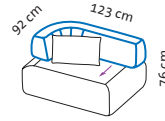

	24,20 m ²	
	6.297	
	7.125	542
	8.343	558
	8.647	562
	9.180	566
	9.670	570
	10.312	610
	10.479	618

Cushion set

2 cushions
60 x 35 cm

4 cushions
60 x 35 cm

3 cushions
60 x 35 cm

Single elements

Seat height 43 cm
Seat depth 52 cm
Seat depth 83 cm

Cushion set

1 cushion
60 x 35 cm

2 cushions
60 x 35 cm

1 cushion
60 x 35 cm

1 cushion
60 x 35 cm

1 cushion
60 x 35 cm

2 cushions
60 x 35 cm

2 cushions
60 x 35 cm

Seat height 43 cm
 Seat depth 52 cm
 Seat depth 83 cm

Order No.

73642

73623

73656

73652

73648

all together