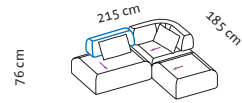

2 all together

Examples

Seat height 43 cm
Seat depth 52 cm
Seat depth 83 cm

Order No.
all together

**73630
+ 73617**

Lc l + E1,5 r k

Longchair left + add-on
element 1,5 right
Short back

**73616
+ 73631**