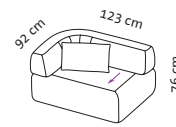

	24,20 m ²	
	6.297	
	7.125	542
	8.343	558
	8.647	562
	9.180	566
	9.670	570
	10.312	610
	10.479	618

Cushion set

2 cushions
60 x 35 cm

4 cushions
60 x 35 cm

3 cushions
60 x 35 cm

Single elements

Seat height 43 cm
Seat depth 52 cm
Seat depth 83 cm

Cushion set

1 cushions
60 x 35 cm

Seat height 43 cm
 Seat depth 52 cm
 Seat depth 83 cm

Order No.
all together

73607
E1,5
 Element-1,5

73608
E92/123
 Element
 92 x 123 cm

73609
E123
 Element
 123 x 123 cm

73616
E1,5 l k
 Add-on element -1,5
 left
 Short back

Cushion set

1 cushion
 60 x 35 cm

1 cushions
 60 x 35 cm

1 cushion
 60 x 35 cm

1 cushion
 60 x 35 cm

Elements

Seat height 43 cm
Seat depth 52 cm
Seat depth 83 cm

Order No.	73640	73621	73631	73654	73650	73646	73625
all together	Ae l / Ee l	Oe 92 r	Lc r	Ae 123/92 l	Ae 92/123 l	Ae 123 l	Oe 123 r
	End element left Corner element left	Open-end 92 open on the right	Longchair right	Corner element 123/92 left	Corner element 92/123 left extra deep	Add-on element 123 left extra deep	Open-end 123 extra deep open on the right