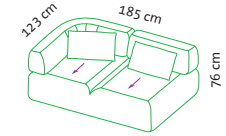

	24,20 m ²	
	6.297	
	7.125	542
	8.343	558
	8.647	562
	9.180	566
	9.670	570
	10.312	610
	10.479	618

Cushion set

2 cushions
60 x 35 cm

4 cushions
60 x 35 cm

3 cushions
60 x 35 cm

Single elements

Seat height 43 cm
Seat depth 52 cm
Seat depth 83 cm

Cushion set

1 cushion
 60 x 35 cm

1 cushions
 60 x 35 cm

1 cushion
 60 x 35 cm

1 cushion
 60 x 35 cm

Elements

Seat height 43 cm
Seat depth 52 cm
Seat depth 83 cm

Order No.	73640	73621	73631	73654	73650	73646	73625
all together	Ae l / Ee l	Oe 92 r	Lc r	Ae 123/92 l	Ae 92/123 l	Ae 123 l	Oe 123 r
	End element left Corner element left	Open-end 92 open on the right	Longchair right	Corner element 123/92 left	Corner element 92/123 left extra deep	Add-on element 123 left extra deep	Open-end 123 extra deep open on the right