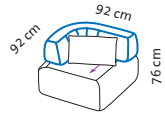

	24,20 m ²	
	6.297	
	7.125	542
	8.343	558
	8.647	562
	9.180	566
	9.670	570
	10.312	610
	10.479	618

Cushion set

2 cushions
60 x 35 cm

4 cushions
60 x 35 cm

3 cushions
60 x 35 cm

Single elements

Seat height 43 cm
Seat depth 52 cm
Seat depth 83 cm

Cushion set

1 cushion
60 x 35 cm

2 cushions
60 x 35 cm

1 cushion
60 x 35 cm

1 cushion
60 x 35 cm

1 cushion
60 x 35 cm

2 cushions
60 x 35 cm

2 cushions
60 x 35 cm

Seat height 43 cm
 Seat depth 52 cm
 Seat depth 83 cm

Order No.

73642

73623

73656

73652

73648

all together