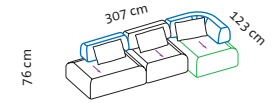

2 all together

Examples

Seat height 43 cm
Seat depth 52 cm
Seat depth 83 cm

Order No.
all together

**73630
+ 73617**

Lc l + E1,5 r k

Longchair left + add-on
element 1,5 right
Short back

**73616
+ 73631**