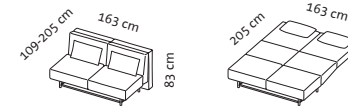

Order No.

76214

first class

2B

Sofa bed

Sleeping area

160 x 200 cm

Fabric, removable

Fabric requirement	8,90 m
Additional fabric allowance	3.258
20	3.362
24	3.414
28	3.471
32	3.517
36	3.585
40	3.642
44	3.699
48	3.756
52	3.812
60	3.983
64	3.983
80	4.206

Leather, removable

Leather requirement	14,30 m²
Additional leather allowance	4.035
542 Unit	4.450
558	4.864
562 Choice	4.968
566 Jumbo/Lama/Taron	5.175
570 Pearl	5.382
610	6.004
618	6.107

Cushion set

2 cushions
60 x 35 cm