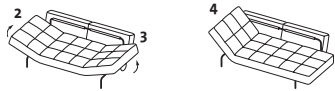

jerry Ordering information

- Standard foot design** Polished chrome metal base frame with castors at the back
- Alternative without surcharge** Black powder-coated metal base frame with black powder-coated castors at the back
- Construction** Metal base frame, sprung wooden slats, premium-quality polyurethane foam wrapped in fleece, removable covers
- Mechanism** Folding the cushions (1) back provides a sleeping area of 85 x 212cm

Thanks to an easy conversion mechanism with several fixed positions, the daybed jerry can be raised on the left (2) as well as on the right (3) to create a range of comfortable positions for relaxing and lying down (4).

Seat height 41 cm
Seat depth 57 cm

Order No.

41614

jerry

L

Double bed

Daybed with folding mechanism on the left and on the right

Putting two daybeds together creates a double bed with a sleeping area of