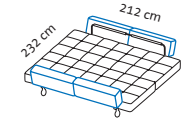

jerry Ordering information

- Standard foot design** Polished chrome metal base frame with castors at the back
- Alternative without surcharge** Black powder-coated metal base frame with black powder-coated castors at the back
- Construction** Metal base frame, sprung wooden slats, premium-quality polyurethane foam wrapped in fleece, removable covers
- Mechanism** Folding the cushions (1) back provides a sleeping area of 85 x 212cm

Thanks to an easy conversion mechanism with several fixed positions, the daybed jerry can be raised on the left (2) as well as on the right (3) to create a range of comfortable positions for relaxing and lying down (4).

Seat height 41 cm
Seat depth 57 cm

Order No.

41614

jerry

L

Double bed

Daybed with folding mechanism on the left and on the right

Putting two daybeds together creates a double bed with a sleeping area of