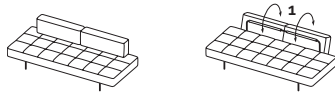

jerry Ordering information

- Standard foot design** Polished chrome metal base frame with castors at the back
- Alternative without surcharge** Black powder-coated metal base frame with black powder-coated castors at the back
- Construction** Metal base frame, sprung wooden slats, premium-quality polyurethane foam wrapped in fleece, removable covers
- Mechanism** Folding the cushions (1) back provides a sleeping area of 85 x 212cm

Thanks to an easy conversion mechanism with several fixed positions, the daybed jerry can be raised on the left (2) as well as on the right (3) to create a range of comfortable positions for relaxing and lying down (4).

Seat height 41 cm
Seat depth 57 cm

Order No.

41614

jerry

L

Double bed

Daybed with folding mechanism on the left and on the right

Putting two daybeds together creates a double bed with a sleeping area of