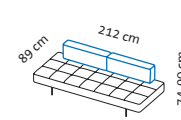

jerry Ordering information

- Standard foot design** Polished chrome metal base frame with castors at the back
- Alternative without surcharge** Black powder-coated metal base frame with black powder-coated castors at the back
- Construction** Metal base frame, sprung wooden slats, premium-quality polyurethane foam wrapped in fleece, removable covers
- Mechanism** Folding the cushions (1) back provides a sleeping area of 85 x 212cm

Thanks to an easy conversion mechanism with several fixed positions, the daybed jerry can be raised on the left (2) as well as on the right (3) to create a range of comfortable positions for relaxing and lying down (4).

Seat height 41 cm
Seat depth 57 cm

Order No.

41614

jerry

L

Double bed

Daybed with folding mechanism on the left and on the right

Putting two daybeds together creates a double bed with a sleeping area of