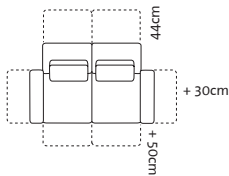

Alternatives for an extra charge

Metal sled base with circular feet and aluminium castors at the back, not height adjustable, seat height **42cm** 1 set (=2 pieces) **150**

Seat heights

- 42-44cm** All sled bases with circular feet are fully height adjustable
When extending the base to the maximum height (44cm), we recommend the use of suitable spacers, which you can order from us at no extra charge (order no. 70196)
- 43cm** Wooden sled base without circular feet
- 42cm** Metal sled base with circular feet and castors at the back, not height adjustable

Leather finish

Removable, with additional seams.

Dimension increases

Dimension increase when backrests are lowered +44cm
Dimension increase when a side element is lowered +30cm
Dimension increase when a side element is swivelled forwards +50cm