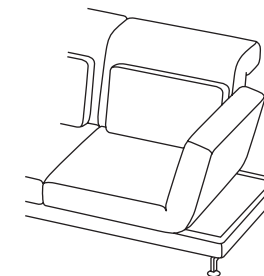

moile Backrest mechanism information

Standard

Fabric or leather loop for backrest mechanism activation

Lifting the **integrated, tiltable headrest**, lowering the side element and swivelling it towards the front and lowering the backrest by pulling the loop makes it possible to choose various reclining angles.

moile Side element adjustment

Basic position

The side element is upright; a quick push towards the inside releases the mechanism; it can then be lowered all the way down until it lies flush on the tray.

A gentle push downwards activates the catch.

The desired position can now be selected simply by lifting the side element into the desired position...

...with settings ranging all the way back to the basic position.

Armchairs and sofas

Seat height 42-44cm
 Seat depth 53cm
 Seat depth armchair 48cm

Order No.	73101	73106	73107	73112	73159	73160	73183
moile medium	1	2	2 m2A 25	3	H82/50	H82/82	Ki
	Armchair	Sofa-2 with two swivel seats	Sofa-2 with two swivel seats and two trays/25	Sofa-3 with two swivel seats	Stool 82x50cm	Stool 82x82cm	Floor cushion medium