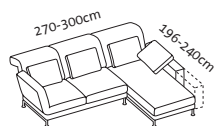

629

Examples - compact corner suites

Seat height 42-44cm
Seat depth 53cm

82-108cm

82-108cm

82-108cm

Order No.	73130 + 73123	73122 + 73131	73130 + 73125	73124 + 73131	73130 + 73127	73126 + 73131
moûle medium	Lc 98 l + 2r	2l + Lc 98 r	Lc 98 l + 2r mA 25	2l mA 25 + Lc 98 r	Lc 98 l + 3r	3l + Lc 98 r
	Long chair 98 left + add-on sofa-2 Swivel seat on the right	Add-on sofa-2 Swivel seat on the left + long chair 98 right	Long chair 98 left + add-on sofa-2 Swivel seat on the right and tray/25	Add-on sofa-2 Swivel seat on the left and tray/25 + long chair 98 right	Long chair 98 left + add-on sofa-3 Swivel seat on the right	Add-on sofa-3 Swivel seat on the left + long chair 98 right