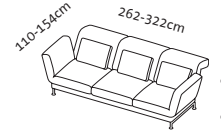

Armchairs and sofas

Seat height 42-44cm
 Seat depth 53cm
 Seat depth armchair 48cm

Order No.	73101	73106	73107	73112	73159	73160	73183
moile medium	1	2	2 m2A 25	3	H82/50	H82/82	Ki
	Armchair	Sofa-2 with two swivel seats	Sofa-2 with two swivel seats and two trays/25	Sofa-3 with two swivel seats	Stool 82x50cm	Stool 82x82cm	Floor cushion medium