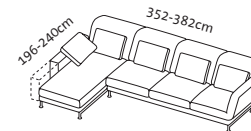

629

Examples - compact corner suites

Seat height 42-44cm
Seat depth 53cm

82-108cm

82-108cm

82-108cm

Order No.	73130 + 73123	73122 + 73131	73130 + 73125	73124 + 73131	73130 + 73127	73126 + 73131
moûle medium	Lc 98 l + 2r	2l + Lc 98 r	Lc 98 l + 2r mA 25	2l mA 25 + Lc 98 r	Lc 98 l + 3r	3l + Lc 98 r
	Long chair 98 left + add-on sofa-2 Swivel seat on the right	Add-on sofa-2 Swivel seat on the left + long chair 98 right	Long chair 98 left + add-on sofa-2 Swivel seat on the right and tray/25	Add-on sofa-2 Swivel seat on the left and tray/25 + long chair 98 right	Long chair 98 left + add-on sofa-3 Swivel seat on the right	Add-on sofa-3 Swivel seat on the left + long chair 98 right