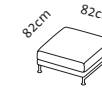

Armchairs and sofas

Seat height 42-44cm
 Seat depth 53cm
 Seat depth armchair 48cm

Order No.	73101	73106	73107	73112	73159	73160	73183
moile medium	1	2	2 m2A 25	3	H82/50	H82/82	Ki
	Armchair	Sofa-2 with two swivel seats	Sofa-2 with two swivel seats and two trays/25	Sofa-3 with two swivel seats	Stool 82x50cm	Stool 82x82cm	Floor cushion medium