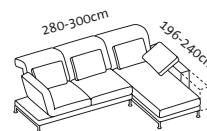

629

Examples - compact corner suites

Seat height 42-44cm
Seat depth 53cm

82-108cm

82-108cm

82-108cm

Order No.	73130 + 73123	73122 + 73131	73130 + 73125	73124 + 73131	73130 + 73127	73126 + 73131
moûle medium	Lc 98 l + 2r	2l + Lc 98 r	Lc 98 l + 2r mA 25	2l mA 25 + Lc 98 r	Lc 98 l + 3r	3l + Lc 98 r
	Long chair 98 left + add-on sofa-2 Swivel seat on the right	Add-on sofa-2 Swivel seat on the left + long chair 98 right	Long chair 98 left + add-on sofa-2 Swivel seat on the right and tray/25	Add-on sofa-2 Swivel seat on the left and tray/25 + long chair 98 right	Long chair 98 left + add-on sofa-3 Swivel seat on the right	Add-on sofa-3 Swivel seat on the left + long chair 98 right