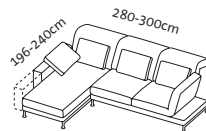

629

Examples - compact corner suites

Seat height 42-44cm
Seat depth 53cm

82-108cm

82-108cm

82-108cm

Order No.	73130 + 73123	73122 + 73131	73130 + 73125	73124 + 73131	73130 + 73127	73126 + 73131
moûle medium	Lc 98 l + 2r	2l + Lc 98 r	Lc 98 l + 2r mA 25	2l mA 25 + Lc 98 r	Lc 98 l + 3r	3l + Lc 98 r
	Long chair 98 left + add-on sofa-2 Swivel seat on the right	Add-on sofa-2 Swivel seat on the left + long chair 98 right	Long chair 98 left + add-on sofa-2 Swivel seat on the right and tray/25	Add-on sofa-2 Swivel seat on the left and tray/25 + long chair 98 right	Long chair 98 left + add-on sofa-3 Swivel seat on the right	Add-on sofa-3 Swivel seat on the left + long chair 98 right