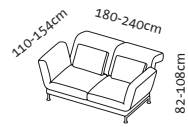

Armchairs and sofas

Seat height 42-44cm
 Seat depth 53cm
 Seat depth armchair 48cm

Order No.	73101	73106	73107	73112	73159	73160	73183
moile medium	1	2	2 m2A 25	3	H82/50	H82/82	Ki
	Armchair	Sofa-2 with two swivel seats	Sofa-2 with two swivel seats and two trays/25	Sofa-3 with two swivel seats	Stool 82x50cm	Stool 82x82cm	Floor cushion medium