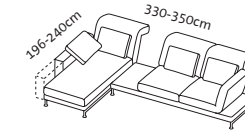

629

Examples - compact corner suites

Seat height 42-44cm
Seat depth 53cm

82-108cm

82-108cm

82-108cm

Order No.	73130 + 73123	73122 + 73131	73130 + 73125	73124 + 73131	73130 + 73127	73126 + 73131
moûle medium	Lc 98 l + 2r	2l + Lc 98 r	Lc 98 l + 2r mA 25	2l mA 25 + Lc 98 r	Lc 98 l + 3r	3l + Lc 98 r
	Long chair 98 left + add-on sofa-2 Swivel seat on the right	Add-on sofa-2 Swivel seat on the left + long chair 98 right	Long chair 98 left + add-on sofa-2 Swivel seat on the right and tray/25	Add-on sofa-2 Swivel seat on the left and tray/25 + long chair 98 right	Long chair 98 left + add-on sofa-3 Swivel seat on the right	Add-on sofa-3 Swivel seat on the left + long chair 98 right

**Cushion set, any fabric
without extra charge**

4 cushions
65 x 38cm

4 cushions
65 x 38cm

5 cushions
65 x 38cm

Seat height 42-44cm
Seat depth 53cm

82-108cm

82-108cm

82-108cm