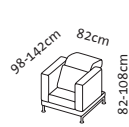

Armchairs and sofas

Seat height 42-44cm
 Seat depth 53cm
 Seat depth armchair 48cm

Order No.	73101	73106	73107	73112	73159	73160	73183
moile medium	1	2	2 m2A 25	3	H82/50	H82/82	Ki
	Armchair	Sofa-2 with two swivel seats	Sofa-2 with two swivel seats and two trays/25	Sofa-3 with two swivel seats	Stool 82x50cm	Stool 82x82cm	Floor cushion medium