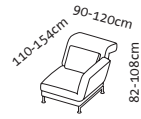

Stand alone designs

Seat height 42-44cm
Seat depth 53cm

Order No.	73118	73119	73120	73121	73118 + 73190 + 73119	73190
moule medium	1 Mfs l	1 Mfs r	1 Mfs l mA 50	1 Mfs r mA 50	1 Mfs l + Eht + 1 Mfs r	Eht m
	Multifunctional arm-chair Swivel seat on the left	Multifunctional arm-chair Swivel seat on the right	Multifunctional arm-chair Swivel seat on the left and tray/50 on the right	Multifunctional arm-chair Swivel seat on the right and tray/50 on the left	Multifunctional armchair Swivel seat on the left + insertable table + multifunctional armchair Swivel seat on the right	Insertable table medium
Sleeping area	70 x 204 cm		70 x 204 cm			
Fabric, removable						
Fabric requirement	5,40 m		5,50 m		10,80 m	
Additional fabric allowance	2.563		2.924		5.755	
20	2.739		3.102		6.107	20
24	2.895		3.254		6.419	24
28	3.035		3.397		6.699	28
32	3.081		3.443		6.791	32
36	3.115		3.469		6.859	36
40	3.153		3.513		6.935	40
44	3.201		3.562		7.031	44
48	3.304		3.664		7.237	48
52	3.423		3.783		7.475	52
60	3.548		3.909		7.725	60
64	3.614		3.972		7.857	64
80	3.877		4.239		8.383	80
Leather, removable						
Leather requirement	7,90 m²		8,10 m²		15,80 m²	
Additional leather allowance	3.450		3.810		7.529	
542 Unit	3.837		4.578		8.303	542
558	4.215		5.226		9.059	558
562 Choice	4.433		5.298		9.495	562
566 Jumbo/Lama/Taron	4.649		5.372		9.927	566
570 Pearl	4.792		5.447		10.213	570
610	5.526		5.887		11.681	610
618	5.673		6.036		11.975	618
Cushion set, any fabric without extra charge	1 cushion 65 x 38cm		1 cushion 65 x 38cm		2 cushions 65 x 38cm	

Optionally either natural beech, oiled, or stained beech sealed with a clear varnish (please state required stain shade as per remmers wood stain colour chart), dark or light oak, oiled, oak, stained black and oiled, or walnut, oiled

629