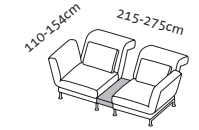

Stand alone designs

Seat height 42-44cm
Seat depth 53cm

Order No.	73118	73119	73120	73121	73118 + 73190 + 73119	73190
moule medium	1 Mfs l	1 Mfs r	1 Mfs l mA 50	1 Mfs r mA 50	1 Mfs l + Eht + 1 Mfs r	Eht m
	Multifunctional arm-chair Swivel seat on the left	Multifunctional arm-chair Swivel seat on the right	Multifunctional arm-chair Swivel seat on the left and tray/50 on the right	Multifunctional arm-chair Swivel seat on the right and tray/50 on the left	Multifunctional armchair Swivel seat on the left + insertable table + multifunctional armchair Swivel seat on the right	Insertable table medium
Sleeping area	70 x 204 cm		70 x 204 cm			
Fabric, removable						
Fabric requirement	5,40 m		5,50 m		10,80 m	
Additional fabric allowance	2.563		2.924		5.755	
20	2.739		3.102		6.107	20
24	2.895		3.254		6.419	24
28	3.035		3.397		6.699	28
32	3.081		3.443		6.791	32
36	3.115		3.469		6.859	36
40	3.153		3.513		6.935	40
44	3.201		3.562		7.031	44
48	3.304		3.664		7.237	48
52	3.423		3.783		7.475	52
60	3.548		3.909		7.725	60
64	3.614		3.972		7.857	64
80	3.877		4.239		8.383	80
Leather, removable						
Leather requirement	7,90 m²		8,10 m²		15,80 m²	
Additional leather allowance	3.450		3.810		7.529	
542 Unit	3.837		4.578		8.303	542
558	4.215		5.226		9.059	558
562 Choice	4.433		5.298		9.495	562
566 Jumbo/Lama/Taron	4.649		5.372		9.927	566
570 Pearl	4.792		5.447		10.213	570
610	5.526		5.887		11.681	610
618	5.673		6.036		11.975	618
Cushion set, any fabric without extra charge	1 cushion 65 x 38cm		1 cushion 65 x 38cm		2 cushions 65 x 38cm	

Optionally either natural beech, oiled, or stained beech sealed with a clear varnish (please state required stain shade as per remmers wood stain colour chart), dark or light oak, oiled, oak, stained black and oiled, or walnut, oiled

629