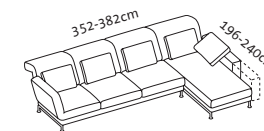

629

Examples - compact corner suites

Seat height 42-44cm
Seat depth 53cm

82-108cm

82-108cm

82-108cm

Order No.	73130 + 73123	73122 + 73131	73130 + 73125	73124 + 73131	73130 + 73127	73126 + 73131
moûle medium	Lc 98 l + 2r	2l + Lc 98 r	Lc 98 l + 2r mA 25	2l mA 25 + Lc 98 r	Lc 98 l + 3r	3l + Lc 98 r
	Long chair 98 left + add-on sofa-2 Swivel seat on the right	Add-on sofa-2 Swivel seat on the left + long chair 98 right	Long chair 98 left + add-on sofa-2 Swivel seat on the right and tray/25	Add-on sofa-2 Swivel seat on the left and tray/25 + long chair 98 right	Long chair 98 left + add-on sofa-3 Swivel seat on the right	Add-on sofa-3 Swivel seat on the left + long chair 98 right