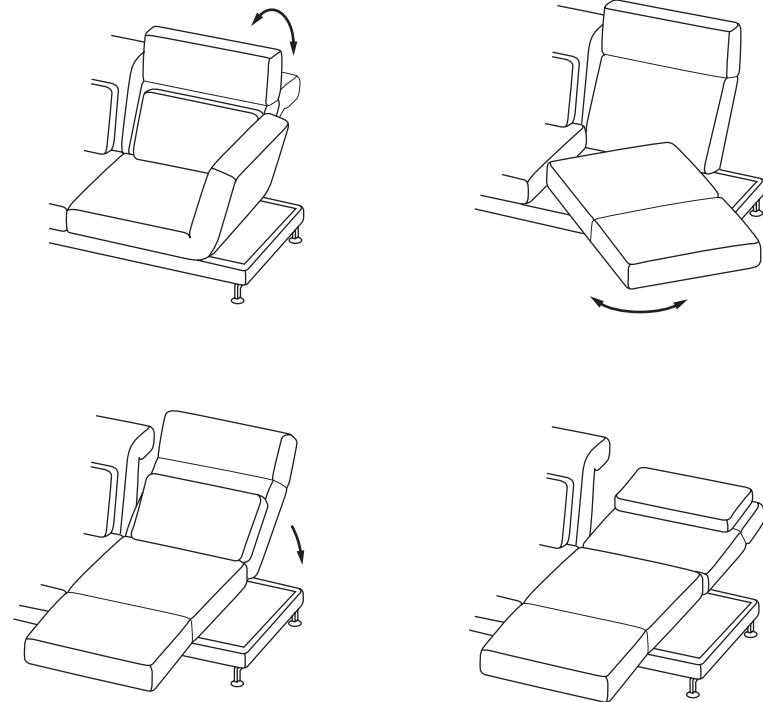

moile Backrest mechanism information

Standard

Fabric or leather loop for backrest mechanism activation

Lifting the **integrated, tiltable headrest**, lowering the side element and swivelling it towards the front and lowering the backrest by pulling the loop makes it possible to choose various reclining angles.