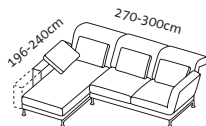

Examples - compact corner suites

Seat height 42-44cm
Seat depth 53cm

82-108cm