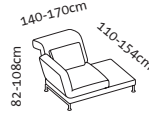

Stand alone designs

Seat height 42-44cm
Seat depth 53cm

Order No.	73118	73119	73120	73121	73118 + 73190 + 73119	73190
moule medium	1 Mfs l	1 Mfs r	1 Mfs l mA 50	1 Mfs r mA 50	1 Mfs l + Eht + 1 Mfs r	Eht m
	Multifunctional arm-chair Swivel seat on the left	Multifunctional arm-chair Swivel seat on the right	Multifunctional arm-chair Swivel seat on the left and tray/50 on the right	Multifunctional arm-chair Swivel seat on the right and tray/50 on the left	Multifunctional armchair Swivel seat on the left + insertable table + multifunctional armchair Swivel seat on the right	Insertable table medium
Sleeping area	70 x 204 cm		70 x 204 cm			
Fabric, removable						
Fabric requirement	5,40 m		5,50 m		10,80 m	
Additional fabric allowance	2.563		2.924		5.755	
20	2.739		3.102		6.107	20
24	2.895		3.254		6.419	24
28	3.035		3.397		6.699	28
32	3.081		3.443		6.791	32
36	3.115		3.469		6.859	36
40	3.153		3.513		6.935	40
44	3.201		3.562		7.031	44
48	3.304		3.664		7.237	48
52	3.423		3.783		7.475	52
60	3.548		3.909		7.725	60
64	3.614		3.972		7.857	64
80	3.877		4.239		8.383	80
Leather, removable						
Leather requirement	7,90 m²		8,10 m²		15,80 m²	
Additional leather allowance	3.450		3.810		7.529	
542 Unit	3.837		4.578		8.303	542
558	4.215		5.226		9.059	558
562 Choice	4.433		5.298		9.495	562
566 Jumbo/Lama/Taron	4.649		5.372		9.927	566
570 Pearl	4.792		5.447		10.213	570
610	5.526		5.887		11.681	610
618	5.673		6.036		11.975	618
Cushion set, any fabric without extra charge	1 cushion 65 x 38cm		1 cushion 65 x 38cm		2 cushions 65 x 38cm	

Optionally either natural beech, oiled, or stained beech sealed with a clear varnish (please state required stain shade as per remmers wood stain colour chart), dark or light oak, oiled, oak, stained black and oiled, or walnut, oiled

629