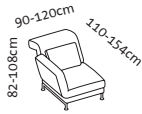

Stand alone designs

Seat height 42-44cm
Seat depth 53cm

Order No.	73118	73119	73120	73121	73118 + 73190 + 73119	73190
moule medium	1 Mfs l	1 Mfs r	1 Mfs l mA 50	1 Mfs r mA 50	1 Mfs l + Eht + 1 Mfs r	Eht m
	Multifunctional arm-chair Swivel seat on the left	Multifunctional arm-chair Swivel seat on the right	Multifunctional arm-chair Swivel seat on the left and tray/50 on the right	Multifunctional arm-chair Swivel seat on the right and tray/50 on the left	Multifunctional armchair Swivel seat on the left + insertable table + multifunctional armchair Swivel seat on the right	Insertable table medium
Sleeping area	70 x 204 cm		70 x 204 cm			
Fabric, removable						
Fabric requirement	5,40 m		5,50 m		10,80 m	
Additional fabric allowance	2.563		2.924		5.755	
20	2.739		3.102		6.107	20
24	2.895		3.254		6.419	24
28	3.035		3.397		6.699	28
32	3.081		3.443		6.791	32
36	3.115		3.469		6.859	36
40	3.153		3.513		6.935	40
44	3.201		3.562		7.031	44
48	3.304		3.664		7.237	48
52	3.423		3.783		7.475	52
60	3.548		3.909		7.725	60
64	3.614		3.972		7.857	64
80	3.877		4.239		8.383	80
Leather, removable						
Leather requirement	7,90 m²		8,10 m²		15,80 m²	
Additional leather allowance	3.450		3.810		7.529	
542 Unit	3.837		4.578		8.303	542
558	4.215		5.226		9.059	558
562 Choice	4.433		5.298		9.495	562
566 Jumbo/Lama/Taron	4.649		5.372		9.927	566
570 Pearl	4.792		5.447		10.213	570
610	5.526		5.887		11.681	610
618	5.673		6.036		11.975	618
Cushion set, any fabric without extra charge	1 cushion 65 x 38cm		1 cushion 65 x 38cm		2 cushions 65 x 38cm	

Optionally either natural beech, oiled, or stained beech sealed with a clear varnish (please state required stain shade as per remmers wood stain colour chart), dark or light oak, oiled, oak, stained black and oiled, or walnut, oiled

629