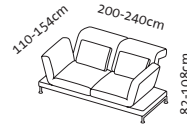

A gentle push downwards activates the catch.

The desired position can now be selected simply by lifting the side element into the desired position...

...with settings ranging all the way back to the basic position.

Armchairs and sofas

Seat height 42-44cm
 Seat depth 53cm
 Seat depth armchair 48cm

Order No.	73101	73106	73107	73112	73159	73160	73183
moile medium	1	2	2 m2A 25	3	H82/50	H82/82	Ki
	Armchair	Sofa-2 with two swivel seats	Sofa-2 with two swivel seats and two trays/25	Sofa-3 with two swivel seats	Stool 82x50cm	Stool 82x82cm	Floor cushion medium