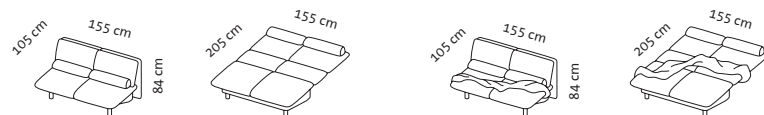

Order No.

31616

31617

quint 155

2B

2B

Sofa bed
fixed covers

Sofa bed
removable covers

Sleeping area

155 x 205 cm

155 x 205 cm

Fabric

	7,90 m	7,90 m
Fabric requirement	7,90 m	7,90 m
Additional fabric allowance	2.054	2.340
20	2.174	2.454
24	2.232	2.514
28	2.292	2.578
32	2.350	2.634
36	2.414	2.695
40	2.473	2.754
44	2.530	2.811
48	2.588	2.871
52	2.648	2.934
60	2.768	3.049
64	2.826	3.110
80	3.070	3.348

Leather

Leather requirement	13,60 m²
Additional leather allowance	2.841
542 Unit	3.607
558	4.116
562 Choice	4.246
566 Jumbo/Lama/Taron	4.370
570 Pearl	4.495
610	5.760
618	6.012

Fabric bestsellers

20	1.804	2.038
24	2.014	2.264
28	2.176	2.449
32	2.233	2.503
36	2.294	2.560

Cushion set

2 cushions
68 x 18 cm

2 cushions
68 x 18 cm