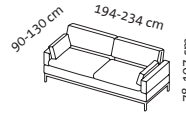

Armchairs and sofas

Seat height 45 cm
Seat depth sofas 56 cm
Seat depth Armchair 52 cm

Order No.	72601	72605	72610
tomo compact	1	2	3
	Armchair	Sofa-2	Sofa-3
Fabric, removable			
Fabric requirement	4,80 m	9,40 m	10,40 m
Additional fabric allowance	2.944	4.521	4.806
20	3.020	4.636	4.932
24	3.059	4.693	4.997
28	3.097	4.744	5.060
32	3.135	4.810	5.123
36	3.173	4.871	5.186
40	3.214	4.932	5.265
44	3.254	4.997	5.345
48	3.294	5.054	5.408
52	3.332	5.112	5.472
60	3.407	5.225	5.599
64	3.445	5.282	5.662
80	3.597	5.510	5.915
Leather, removable			
Leather requirement	7,70 m²	15,20 m²	16,80 m²
Additional leather allowance	3.214	4.851	5.104
542 Unit	3.671	5.784	6.166
558	4.186	6.814	7.349
562 Choice	4.269	6.999	7.553
566 Jumbo/Lama/Taron	4.352	7.185	7.758
570 Pearl	4.435	7.368	7.961
610	4.856	8.119	8.786
618	4.944	8.272	8.966
Fabric bestsellers			
24	2.858	4.386	4.670
28	2.895	4.434	4.730
36	2.966	4.552	4.848
44	3.043	4.670	4.996
Leather bestsellers			
542 Unit	3.416	5.380	5.736
566 Jumbo/Lama/Taron	4.049	6.683	7.217
per footrest	+ 920	+ 920	+ 920
Cushion set	-	2 cushion 55 x 30 cm	2 cushion 55 x 30 cm

2 tomo compact