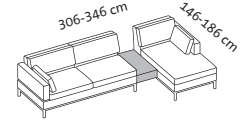

# Corner suite examples

Seat height 45 cm  
Seat depth sofas 56 cm

**Order No.**  
**tomo soft**

**72438  
+ 72435**

Lc 84 l + 3 Aso r

Longchair 84 on the left + add-on sofa-3 on the right + add-on sofa-3 on the right