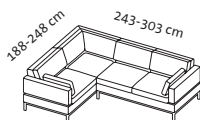

Corner suite examples

Seat height 45 cm
Seat depth sofas 56 cm

78-107 cm