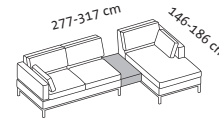

Cushion set

2 cushions  
55 x 30 cm

2 cushions  
55 x 30 cm

2 cushions  
55 x 30 cm

4 tomo soft

# Corner suite examples

Seat height 45 cm  
Seat depth sofas 56 cm

**Order No.**  
**tomo soft**

**72438  
+ 72435**

Lc 84 l + 3 Aso r

Longchair 84 on the left + add-on sofa-3 on the right + add-on sofa-3 on the right