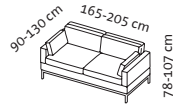

Armchairs and sofas

Seat height 45 cm
Seat depth sofas 56 cm
Seat depth Armchair 52 cm

Order No.	72401	72405	72410
tomo soft	1	2	3
	Armchair	Sofa-2	Sofa-3
Fabric, removable			
Fabric requirement	4,80 m	9,40 m	10,40 m
Additional fabric allowance	3.041	4.712	4.997
20	3.115	4.826	5.123
24	3.154	4.882	5.186
28	3.192	4.942	5.250
32	3.230	5.001	5.313
36	3.268	5.060	5.377
40	3.307	5.123	5.456
44	3.350	5.186	5.534
48	3.389	5.243	5.599
52	3.426	5.300	5.662
60	3.503	5.415	5.788
64	3.540	5.472	5.852
80	3.693	5.701	6.105
Leather, removable			
Leather requirement	7,70 m²	15,20 m²	16,80 m²
Additional leather allowance	3.309	5.041	5.295
542 Unit	3.767	5.976	6.357
558	4.283	7.004	7.540
562 Choice	4.366	7.190	7.744
566 Jumbo/Lama/Taron	4.448	7.375	7.948
570 Pearl	4.530	7.559	8.151
610	4.949	8.310	8.979
618	5.040	8.463	9.156
Fabric bestsellers			
24	2.948	4.564	4.848
28	2.984	4.611	4.908
36	3.055	4.730	5.026
44	3.131	4.848	5.173
Leather bestsellers			
542 Unit	3.505	5.559	5.913
566 Jumbo/Lama/Taron	4.138	6.860	7.394
per footrest	+ 920	+ 920	+ 920
Cushion set		2 cushions 55 x 30 cm	2 cushions 55 x 30 cm

2 tomo soft