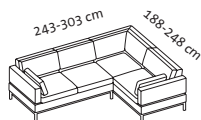

Corner suite examples

Seat height 45 cm
Seat depth sofas 56 cm

78-107 cm

78-107 cm

78-107 cm

Order No.

**72426
+ 72431**

**72430
+ 72427**

**72426
+ 72435**

**72434
+ 72427**

**72438
+ 72431**

**72430
+ 72439**

tomo soft

Eas l + 2 Aso r

2 Aso l + Eas r

Eas l + 3 Aso r

3 Aso l + Eas r

Lc 84 l + 2 Aso r

2 Aso l + Lc 84 r

Add-on corner sofa on the left + add-on sofa-2 on the right
Add-on sofa-2 on the left + add-on corner sofa on the right

Add-on corner sofa on the left + add-on sofa-3 on the right

Add-on sofa-3 on the left + add-on corner sofa on the right

Longchair 84 on the left + add-on sofa-2 on the right
Add-on sofa-2 on the left + Longchair 84 on the right

Fabric, removable

Fabric requirement	18,40 m
Additional fabric allowance	9.760
20	10.012
24	10.139
28	10.260
32	10.385
36	10.506
40	10.649
44	10.792
48	10.920
52	11.047
60	11.298
64	11.424
80	11.931

	19,40 m
	10.044
	10.310
	10.444
	10.568
	10.696
	10.823
	10.980
	11.140
	11.274
	11.406
	11.673
	11.804
	12.337

	14,00 m	
	7.655	
	7.846	20
	7.941	24
	8.036	28
	8.133	32
	8.226	36
	8.320	40
	8.417	44
	8.513	48
	8.608	52
	8.797	60
	8.890	64
	9.271	80

Leather, removable

Leather requirement	29,90 m²
Additional leather allowance	10.512
542 Unit	12.338
558	14.310
562 Choice	14.692
566 Jumbo/Lama/Taron	15.075
570 Pearl	15.455
610	17.085
618	17.436

	31,40 m²
	10.767
	12.720
	14.845
	15.245
	15.647
	16.047
	17.765
	18.129

	22,80 m²	
	8.475	
	9.792	542
	11.129	558
	11.447	562
	11.766	566
	12.083	570
	13.243	610
	13.483	618

Fabric bestsellers

24	9.477
28	9.578
36	9.821
44	10.086

	9.761
	9.874
	10.118
	10.413

	7.422	24
	7.501	28
	7.689	36
	7.866	44

Leather bestsellers

542 Unit	11.478
566 Jumbo/Lama/Taron	14.022

	11.834
	14.556

	9.110	542
	10.944	566

per footrest

+ 920

+ 920

+ 920

Cushion set

2 cushions
55 x 30 cm

2 cushions
55 x 30 cm

2 cushions
55 x 30 cm

4 tomo soft