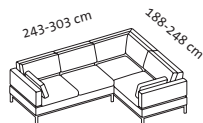

Corner suite examples

Seat height 45 cm
Seat depth sofas 56 cm

78-107 cm

78-107 cm

78-107 cm

Order No.

**72626
+ 72631**

**72630
+ 72627**

**72626
+ 72635**

**72634
+ 72627**

**72638
+ 72631**

**72630
+ 72639**

tomo compact

Eas l + 2 Aso r

2 Aso l + Eas r

Eas l + 3 Aso r

3 Aso l + Eas r

Lc 84 l + 2 Aso r

2 Aso l + Lc 84 r

Add-on corner sofa on the left + add-on sofa-2 on the right
Add-on sofa-2 on the left + add-on corner sofa on the right

Add-on corner sofa on the left + add-on sofa-3 on the right
Add-on sofa-3 on the left + add-on corner sofa on the right

Longchair 84 on the left + add-on sofa-2 on the right
Add-on sofa-2 on the left + longchair 84 on the right

Fabric, removable

Fabric requirement	18,40 m
Additional fabric allowance	9.380
20	9.633
24	9.760
28	9.868
32	10.004
36	10.127
40	10.268
44	10.413
48	10.538
52	10.666
60	10.918
64	11.045
80	11.552

Fabric requirement	19,40 m
Additional fabric allowance	9.665
20	9.930
24	10.063
28	10.184
32	10.315
36	10.443
40	10.602
44	10.760
48	10.892
52	11.025
60	11.292
64	11.425
80	11.958

Fabric requirement	14,00 m
Additional fabric allowance	7.337
20	7.530
24	7.625
28	7.708
32	7.814
36	7.910
40	8.003
44	8.101
48	8.196
52	8.290
60	8.479
64	8.575
80	8.955

Leather, removable

Leather requirement	29,90 m²
Additional leather allowance	10.131
542 Unit	11.957
558	13.928
562 Choice	14.311
566 Jumbo/Lama/Taron	14.693
570 Pearl	15.072
610	16.703
618	17.055

Leather requirement	31,40 m²
Additional leather allowance	10.386
542 Unit	12.339
558	14.463
562 Choice	14.863
566 Jumbo/Lama/Taron	15.265
570 Pearl	15.665
610	17.383
618	17.747

Leather requirement	22,80 m²
Additional leather allowance	8.157
542 Unit	9.474
558	10.811
562 Choice	11.130
566 Jumbo/Lama/Taron	11.446
570 Pearl	11.764
610	12.923
618	13.166

Fabric bestsellers

24	9.122
28	9.222
36	9.465
44	9.731

24	9.407
28	9.518
36	9.762
44	10.058