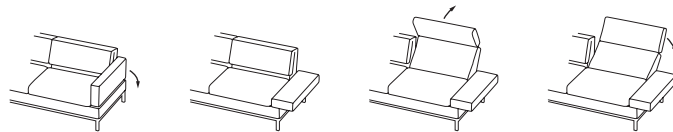

Recliner mechanism

Various reclining positions can be selected by lowering the side element as well as raising and lowering the back.

Dimension increases

Dimension increase when backs are lowered +40cm
Dimension increase when the side element is lowered +20cm

How to clean the covers

Please refer to pages 2 and 3 of the general information for care instructions.

Replacement covers

The price for a second or replacement fabric cover is 35% (leather 55%) of the total price of a new cover of the chosen type in the respective fabric or leather price group.