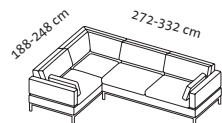

Corner suite examples

Seat height 45 cm
Seat depth sofas 56 cm

78-107 cm

78-107 cm

78-107 cm

Order No.

**72626
+ 72631**

**72630
+ 72627**

**72626
+ 72635**

**72634
+ 72627**

**72638
+ 72631**

**72630
+ 72639**

tomo compact

Eas l + 2 Aso r

2 Aso l + Eas r

Eas l + 3 Aso r

3 Aso l + Eas r

Lc 84 l + 2 Aso r

2 Aso l + Lc 84 r

Add-on corner sofa on the left + add-on sofa-2 on the right
Add-on sofa-2 on the left + add-on corner sofa on the right

Add-on corner sofa on the left + add-on sofa-3 on the right
Add-on sofa-3 on the left + add-on corner sofa on the right

Longchair 84 on the left + add-on sofa-2 on the right
Add-on sofa-2 on the left + longchair 84 on the right

Fabric, removable

Fabric requirement	18,40 m
Additional fabric allowance	9.380
20	9.633
24	9.760
28	9.868
32	10.004
36	10.127
40	10.268
44	10.413
48	10.538
52	10.666
60	10.918
64	11.045
80	11.552

Fabric requirement	19,40 m
Additional fabric allowance	9.665
20	9.930
24	10.063
28	10.184
32	10.315
36	10.443
40	10.602
44	10.760
48	10.892
52	11.025
60	11.292
64	11.425
80	11.958

Fabric requirement	14,00 m
Additional fabric allowance	7.337
20	7.530
24	7.625
28	7.708
32	7.814
36	7.910
40	8.003
44	8.101
48	8.196
52	8.290
60	8.479
64	8.575
80	8.955

Leather, removable

Leather requirement	29,90 m²
Additional leather allowance	10.131
542 Unit	11.957
558	13.928
562 Choice	14.311
566 Jumbo/Lama/Taron	14.693
570 Pearl	15.072
610	16.703
618	17.055

Leather requirement	31,40 m²
Additional leather allowance	10.386
542 Unit	12.339
558	14.463
562 Choice	14.863
566 Jumbo/Lama/Taron	15.265
570 Pearl	15.665
610	17.383
618	17.747

Leather requirement	22,80 m²
Additional leather allowance	8.157
542 Unit	9.474
558	10.811
562 Choice	11.130
566 Jumbo/Lama/Taron	11.446
570 Pearl	11.764
610	12.923
618	13.166

Fabric bestsellers

24	9.122
28	9.222
36	9.465
44	9.731

24	9.407
28	9.518
36	9.762
44	10.058