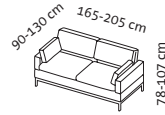

Armchairs and sofas

Seat height 45 cm
Seat depth sofas 56 cm
Seat depth Armchair 52 cm

Order No.	72601	72605	72610
tomo compact	1	2	3
	Armchair	Sofa-2	Sofa-3
Fabric, removable			
Fabric requirement	4,80 m	9,40 m	10,40 m
Additional fabric allowance	2.944	4.521	4.806
20	3.020	4.636	4.932
24	3.059	4.693	4.997
28	3.097	4.744	5.060
32	3.135	4.810	5.123
36	3.173	4.871	5.186
40	3.214	4.932	5.265
44	3.254	4.997	5.345
48	3.294	5.054	5.408
52	3.332	5.112	5.472
60	3.407	5.225	5.599
64	3.445	5.282	5.662
80	3.597	5.510	5.915
Leather, removable			
Leather requirement	7,70 m²	15,20 m²	16,80 m²
Additional leather allowance	3.214	4.851	5.104
542 Unit	3.671	5.784	6.166
558	4.186	6.814	7.349
562 Choice	4.269	6.999	7.553
566 Jumbo/Lama/Taron	4.352	7.185	7.758
570 Pearl	4.435	7.368	7.961
610	4.856	8.119	8.786
618	4.944	8.272	8.966
Fabric bestsellers			
24	2.858	4.386	4.670
28	2.895	4.434	4.730
36	2.966	4.552	4.848
44	3.043	4.670	4.996
Leather bestsellers			
542 Unit	3.416	5.380	5.736
566 Jumbo/Lama/Taron	4.049	6.683	7.217
per footrest	+ 920	+ 920	+ 920
Cushion set	-	2 cushion 55 x 30 cm	2 cushion 55 x 30 cm

2 tomo compact