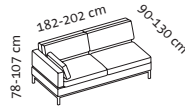

Add-on sofa on the left

+

basic element on the right

Seat height 45 cm
Seat depth sofas 56 cm

Order No.

72434

72430

72439

72427

72690

tomo soft

3 Aso l

2 Aso l

Lc 84 r

Eas r

Eht

Add-on sofa-3
on the left

Add-on sofa-2
on the left

Longchair 84 small
on the right

Add-on corner sofa
on the right

Insertable table
Painted black

Fabric, removable

	72434	72430	72439	72427	72690
Fabric requirement	9,00 m	8,00 m	6,00 m	10,40 m	
Additional fabric allowance	4.521	4.237	3.418	5.523	
20	4.636	4.338	3.508	5.674	
24	4.693	4.388	3.553	5.751	
28	4.747	4.439	3.597	5.821	
32	4.802	4.491	3.642	5.894	
36	4.858	4.541	3.685	5.965	
40	4.932	4.601	3.719	6.048	
44	5.009	4.661	3.756	6.131	
48	5.067	4.713	3.800	6.207	
52	5.123	4.764	3.844	6.283	
60	5.238	4.863	3.934	6.435	
64	5.294	4.914	3.976	6.510	
80	5.523	5.117	4.154	6.814	

Leather, removable

	72434	72430	72439	72427	72690
Leather requirement	14,50 m²	13,00 m²	9,80 m²	16,90 m²	
Additional leather allowance	4.805	4.550	3.925	5.962	
542 Unit	5.739	5.357	4.435	6.981	
558	6.771	6.236	4.893	8.074	
562 Choice	6.954	6.401	5.046	8.291	
566 Jumbo/Lama/Taron	7.139	6.567	5.199	8.508	
570 Pearl	7.323	6.731	5.352	8.724	
610	8.062	7.382	5.861	9.703	
618	8.214	7.521	5.962	9.915	

Fabric bestsellers

24	4.386	4.102	3.320	5.375	
28	4.434	4.138	3.363	5.440	
36	4.541	4.244	3.445	5.577	
44	4.683	4.356	3.510	5.730	

Leather bestsellers

542 Unit	5.340	4.984	4.126	6.494	
566 Jumbo/Lama/Taron	6.642	6.108	4.836	7.914	

per footrest

+ 920

+ 920

-

+ 920

Cushion set

1 cushion
55 x 30 cm

1 cushion
55 x 30 cm

1 cushion
55 x 30 cm

1 cushion
55 x 30 cm