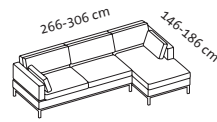

Cushion set

2 cushions  
55 x 30 cm

2 cushions  
55 x 30 cm

2 cushions  
55 x 30 cm

4 tomo soft

# Corner suite examples

Seat height 45 cm  
Seat depth sofas 56 cm

**Order No.**  
**tomo soft**

**72438  
+ 72435**

Lc 84 l + 3 Aso r

Longchair 84 on the left + add-on sofa-3 on the right + add-on sofa-3 on the right