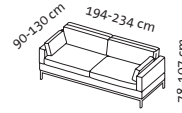

Armchairs and sofas

Seat height 45 cm
Seat depth sofas 56 cm
Seat depth Armchair 52 cm

Order No.	72401	72405	72410
tomo soft	1	2	3
	Armchair	Sofa-2	Sofa-3
Fabric, removable			
Fabric requirement	4,80 m	9,40 m	10,40 m
Additional fabric allowance	3.041	4.712	4.997
20	3.115	4.826	5.123
24	3.154	4.882	5.186
28	3.192	4.942	5.250
32	3.230	5.001	5.313
36	3.268	5.060	5.377
40	3.307	5.123	5.456
44	3.350	5.186	5.534
48	3.389	5.243	5.599
52	3.426	5.300	5.662
60	3.503	5.415	5.788
64	3.540	5.472	5.852
80	3.693	5.701	6.105
Leather, removable			
Leather requirement	7,70 m²	15,20 m²	16,80 m²
Additional leather allowance	3.309	5.041	5.295
542 Unit	3.767	5.976	6.357
558	4.283	7.004	7.540
562 Choice	4.366	7.190	7.744
566 Jumbo/Lama/Taron	4.448	7.375	7.948
570 Pearl	4.530	7.559	8.151
610	4.949	8.310	8.979
618	5.040	8.463	9.156
Fabric bestsellers			
24	2.948	4.564	4.848
28	2.984	4.611	4.908
36	3.055	4.730	5.026
44	3.131	4.848	5.173
Leather bestsellers			
542 Unit	3.505	5.559	5.913
566 Jumbo/Lama/Taron	4.138	6.860	7.394
per footrest	+ 920	+ 920	+ 920
Cushion set		2 cushions 55 x 30 cm	2 cushions 55 x 30 cm

2 tomo soft