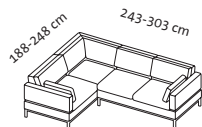

Corner suite examples

Seat height 45 cm
Seat depth sofas 56 cm

78-107 cm