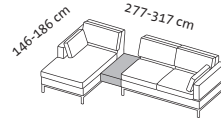

Cushion set

2 cushions  
55 x 30 cm

2 cushions  
55 x 30 cm

2 cushions  
55 x 30 cm

4 tomo soft

# Corner suite examples

Seat height 45 cm  
Seat depth sofas 56 cm

**Order No.**  
**tomo soft**

**72438  
+ 72435**

Lc 84 l + 3 Aso r

Longchair 84 on the left + add-on sofa-3 on the right + add-on sofa-3 on the right