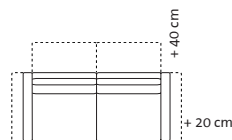

## Dimension increases

Dimension increase when backs are lowered +40cm  
Dimension increase when the side element is lowered +20cm