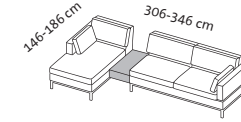

# Corner suite examples

Seat height 45 cm  
Seat depth sofas 56 cm

**Order No.**  
**tomo soft**

**72438  
+ 72435**

Lc 84 l + 3 Aso r

Longchair 84 on the left + add-on sofa-3 on the right + add-on sofa-3 on the right