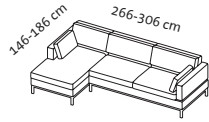

Cushion set

2 cushions  
55 x 30 cm

2 cushions  
55 x 30 cm

2 cushions  
55 x 30 cm

4 tomo soft

# Corner suite examples

Seat height 45 cm  
Seat depth sofas 56 cm

**Order No.**  
**tomo soft**

**72438  
+ 72435**

Lc 84 l + 3 Aso r

Longchair 84 on the left + add-on sofa-3 on the right + add-on sofa-3 on the right